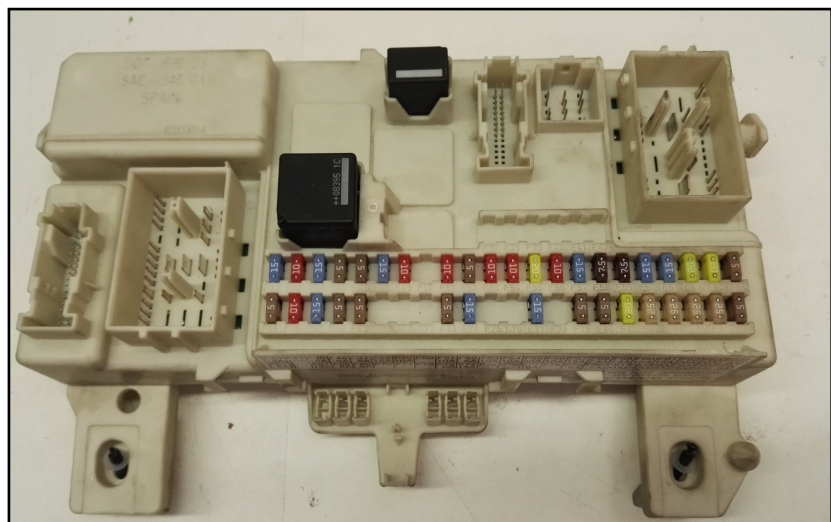

CEM Module Volvo V40/S40 reparatie

Herstelling CEM Module reparatie Volvo V40 / S40 herstelling: Linker grootlicht /soms rechts gaat niet meer of andere problemen